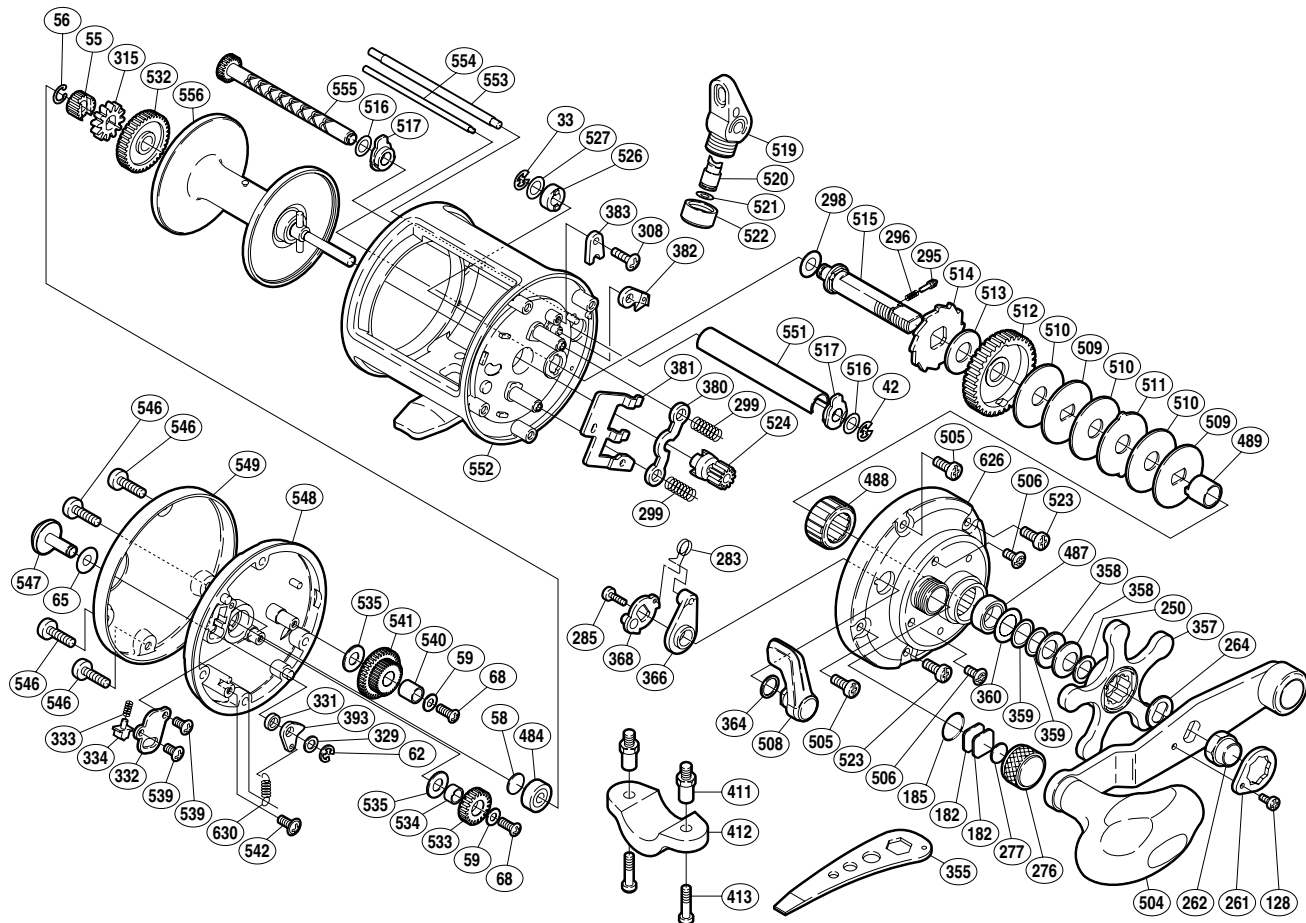

## TEK-600

| Part No. | Description             | Part No. | Description                | Part No. | Description                 |
|----------|-------------------------|----------|----------------------------|----------|-----------------------------|
| TGT0033  | Drive Shaft Retainer    | TGT0358  | Drag Spring Washer (8L)    | TGT0523  | Right Side Plate Screw (C)  |
| TGT0042  | Worm Shaft Retainer     | TGT0359  | Bearing Thrust Washer      | TGT0524  | Pinion Gear                 |
| TGT0055  | Idle Gear "A"           | TGT0360  | Bearing Seal               | TGT0526  | Drive Shaft Bushing         |
| TGT0056  | Idle Gear "A" Retainer  | TGT0364  | Smoothen                   | TGT0527  | Drive Shaft Washer (A)      |
| TGT0058  | Spacer "B"              | TGT0366  | Eccentric Cam Bushing      | TGT0532  | Counter Gear "A"            |
| TGT0059  | Lock Washer             | TGT0368  | Clutch Cam                 | TGT0533  | Idle Gear "B"               |
| TGT0062  | Click Pawl Retainer     | TGT0380  | Yoke                       | TGT0534  | Idle Gear "B" Support       |
| TGT0065  | Spacer (A)              | TGT0381  | Yoke Plate                 | TGT0535  | Spacer "A"                  |
| TGT0068  | Idle Gear Screw         | TGT0382  | Anti-Reverse Pawl          | TGT0539  | Click Spring Retainer Screw |
| TGT0128  | Handle Nut Plate Screw  | TGT0383  | Anti-Reverse Pawl Keeper   | TGT0540  | Idle Gear "D" Support       |
| TGT0182  | Cast Control Spacer (A) | TGT0393  | Click Pawl                 | TGT0541  | Idle Gear "D"               |
| TGT0185  | "O" Ring                | TGT0484  | Ball Bearing               | TGT0542  | Click Pawl Spring Screw     |
| TGT0250  | Star Drag Washer        | TGT0487  | Ball Bearing               | TGT0546  | Left Side Plate Screw       |
| TGT0261  | Handle Nut Plate        | TGT0488  | Roller Clutch Bearing      | TGT0547  | Click Button                |
| TGT0262  | Handle Nut              | TGT0489  | Roller Clutch Inner Tube   | TGT0548  | Left Side Plate             |
| TGT0264  | Drive Shaft Shield      | TGT0504  | Handle Assembly            | TGT0549  | Left Side Plate Cover       |
| TGT0276  | Cast Control Cap        | TGT0505  | Right Side Plate Screw (A) | TGT0551  | Level Wind Guard            |
| TGT0277  | Cast Control Spacer (B) | TGT0506  | Right Side Plate Screw (B) | TGT0552  | One-Piece Frame             |
| TGT0283  | Clutch Spring           | TGT0508  | Clutch Lever               | TGT0553  | Stabilizer Bar "A"          |
| TGT0285  | Clutch Lever Screw      | TGT0509  | Key Washer (B)             | TGT0554  | Stabilizer Bar "B"          |
| TGT0295  | Click Pin               | TGT0510  | Drag Washer (B)            | TGT0555  | Worm Shaft                  |
| TGT0296  | Click Spring            | TGT0511  | Eared Washer (A)           | TGT0556  | Spool Assembly              |
| TGT0298  | Drive Shaft Washer (B)  | TGT0512  | Drive Gear                 | TGT0626  | Right Side Plate            |
| TGT0299  | Yoke Spring             | TGT0513  | Drag Washer (A)            | TGT0630  | Click Pawl Spring           |
| TGT0308  | Anti-Reverse Pawl Screw | TGT0514  | Anti-Reverse Ratchet       |          |                             |
| TGT0315  | Click Gear              | TGT0515  | Drive Shaft                |          |                             |
| TGT0329  | Spacer (B)              | TGT0516  | Worm Shaft Spacer          |          |                             |
| TGT0331  | Click Pawl Spacer       | TGT0517  | Worm Bushing               | TGT0411  | Rod Clamp Nut (accessory)   |
| TGT0332  | Click Spring Retainer   | TGT0519  | Line Guide                 | TGT0412  | Rod Clamp (accessory)       |
| TGT0333  | Click Spring            | TGT0520  | Line Guide Pawl            | TGT0413  | Rod Clamp Bolt (accessory)  |
| TGT0334  | Click Spring Holder     | TGT0521  | Spacer                     |          |                             |
| TGT0357  | Star Drag               | TGT0522  | Pawl Cap                   | TGT0355  | Wrench (accessory)          |