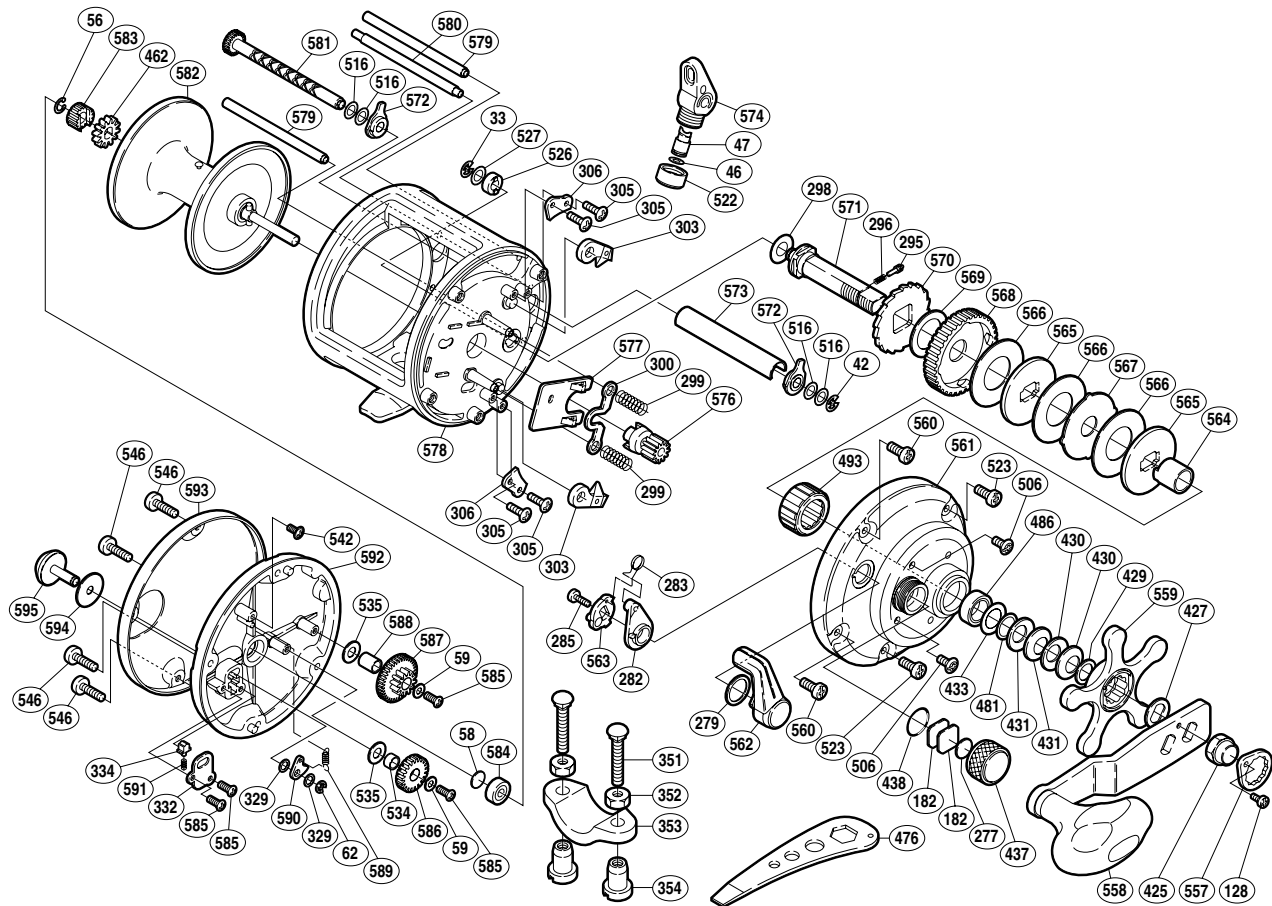

## TEK-700

Part No.	Description	Part No.	Description	Part No.	Description
TGT0033	Drive Shaft Retainer	TGT0433	Bearing Seal	TGT0571	Drive Shaft
TGT0042	Worm Shaft Retainer	TGT0437	Cast Control Cap	TGT0572	Worm Bushing
TGT0046	Spacer	TGT0438	"O" Ring	TGT0573	Level Wind Guard
TGT0047	Line Guide Pawl	TGT0462	Click Gear	TGT0574	Line Guide
TGT0056	Idle Gear "A" Retainer	TGT0481	Bearing Thrust Washer	TGT0576	Pinion Gear
TGT0058	Spacer "B"	TGT0486	Ball Bearing	TGT0577	Yoke Plate
TGT0059	Lock Washer	TGT0493	Roller Clutch Bearing	TGT0578	One-Piece Frame
TGT0062	Click Pawl Retainer	TGT0506	Right Side Plate Screw (B)	TGT0579	Stabilizer Bar "A"
TGT0128	Handle Nut Plate Screw	TGT0516	Worm Shaft Spacer	TGT0580	Stabilizer Bar "B"
TGT0182	Cast Control Spacer (A)	TGT0522	Pawl Cap	TGT0581	Spool Shaft
TGT0277	Cast Control Spacer (B)	TGT0523	Right Side Plate Screw (C)	TGT0582	Spool Assembly
TGT0279	Smoother	TGT0526	Drive Shaft Bushing	TGT0583	Idle Gear "A"
TGT0282	Eccentric Cam Bushing	TGT0527	Drive Shaft Washer (A)	TGT0584	Ball Bearing
TGT0283	Clutch Spring	TGT0534	Idle Gear "B" Support	TGT0585	Multi-Purpose Screw
TGT0285	Clutch Lever Screw	TGT0535	Spacer "A"	TGT0586	Idle Gear "B"
TGT0295	Click Pin	TGT0542	Click Pawl Spring Screw	TGT0587	Idle Gear "D"
TGT0296	Click Spring	TGT0546	Left Side Plate Screw	TGT0588	Idle Gear "D" Support
TGT0298	Drive Shaft Washer (B)	TGT0557	Handle Nut Plate	TGT0589	Click Pawl Spring
TGT0299	Yoke Spring	TGT0558	Handle Assembly	TGT0590	Click Pawl
TGT0300	Yoke	TGT0559	Star Drag	TGT0591	Click Spring
TGT0303	Anti-Reverse Pawl	TGT0560	Right Side Plate Screw (A)	TGT0592	Left Side Plate
TGT0305	Anti-Reverse Pawl Screw	TGT0561	Right Side Plate	TGT0593	Left Side Plate Cover
TGT0306	Anti-Reverse Pawl Keeper	TGT0562	Clutch Lever	TGT0594	Spacer (A)
TGT0329	Spacer (B)	TGT0563	Clutch Cam	TGT0595	Click Button
TGT0332	Click Spring Retainer	TGT0564	Roller Clutch Inner Tube		
TGT0334	Click Spring Holder	TGT0565	Key Washer	TGT0351	Rod Clamp Bolt (accessory)
TGT0425	Handle Nut	TGT0566	Drag Washer (B)	TGT0352	Rod Clamp Nut (B) (accessory)
TGT0427	Drive Shaft Shield	TGT0567	Eared Washer	TGT0353	Rod Clamp (accessory)
TGT0429	Star Drag Washer	TGT0568	Drive Gear	TGT0354	Rod Clamp Nut (A) (accessory)
TGT0430	Drag Spring Washer (10L)	TGT0569	Drag Washer (A)		
TGT0431	Drag Spring Washer (10H)	TGT0570	Anti-Reverse Ratchet	TGT0476	Wrench (accessory)