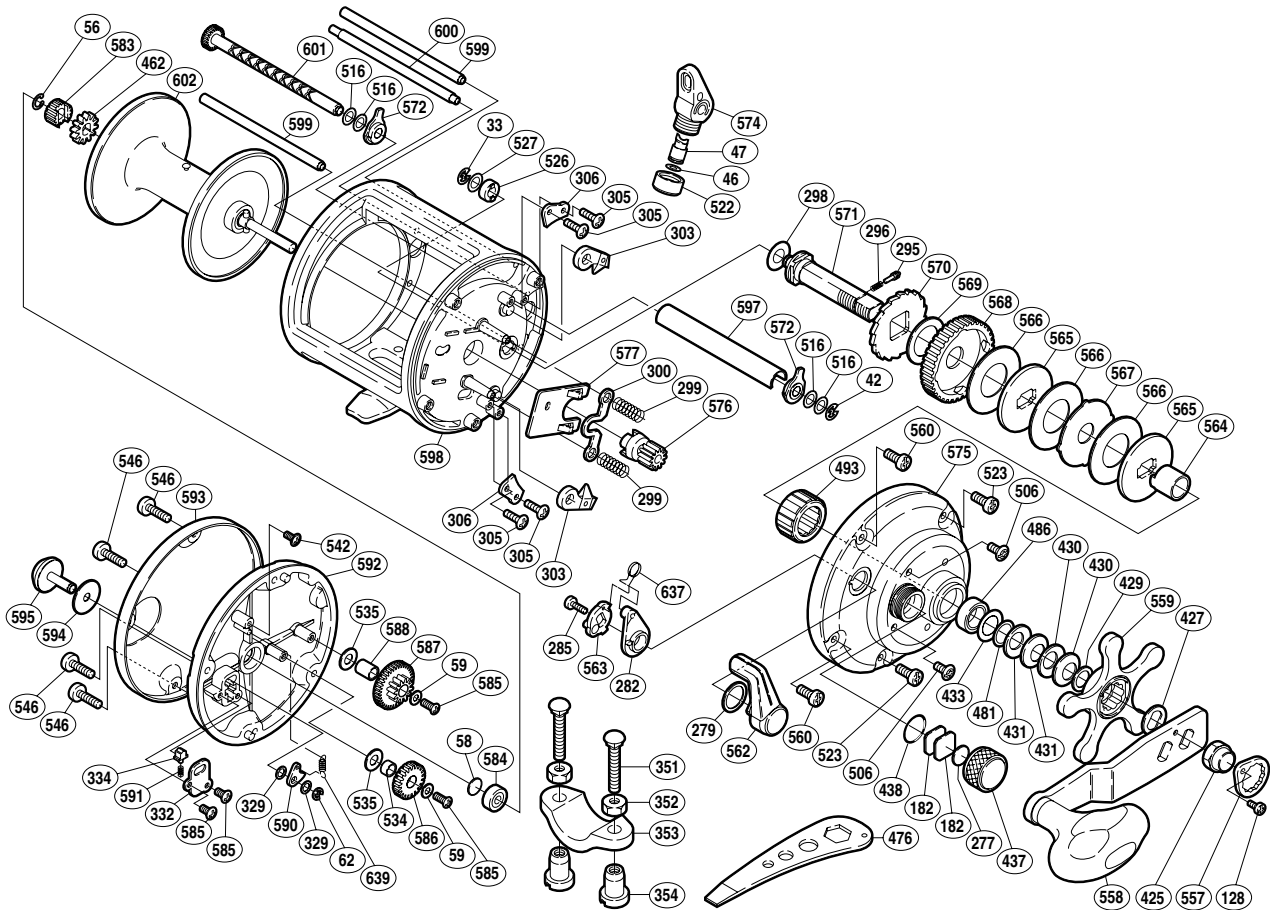

SHIMANO®

TEKOTA

TEK-800

Part No.	Description	Part No.	Description	Part No.	Description
TGT0033	Drive Shaft Retainer	TGT0437	Cast Control Cap	TGT0574	Line Guide
TGT0042	Worm Shaft Retainer	TGT0438	"O" Ring	TGT0575	Right Side Plate
TGT0046	Spacer	TGT0462	Click Gear	TGT0576	Pinion Gear
TGT0047	Line Guide Pawl	TGT0481	Bearing Thrust Washer	TGT0577	Yoke Plate
TGT0056	Idle Gear "A" Retainer	TGT0486	Ball Bearing	TGT0583	Idle Gear "A"
TGT0058	Spacer "B"	TGT0493	Roller Clutch Bearing	TGT0584	Ball Bearing
TGT0059	Lock Washer	TGT0506	Right Side Plate Screw (B)	TGT0585	Multi-Purpose Screw
TGT0062	Click Pawl Retainer	TGT0516	Worm Shaft Spacer	TGT0586	Idle Gear "B"
TGT0128	Handle Nut Plate Screw	TGT0522	Pawl Cap	TGT0587	Idle Gear "D"
TGT0182	Cast Control Spacer (A)	TGT0523	Right Side Plate Screw (C)	TGT0588	Idle Gear "D" Support
TGT0277	Cast Control Spacer (B)	TGT0526	Drive Shaft Bushing	TGT0590	Click Pawl
TGT0279	Smoother	TGT0527	Drive Shaft Washer (A)	TGT0591	Click Spring
TGT0282	Eccentric Cam Bushing	TGT0534	Idle Gear "B" Support	TGT0592	Left Side Plate
TGT0285	Clutch Lever Screw	TGT0535	Spacer "A"	TGT0593	Left Side Plate Cover
TGT0295	Click Pin	TGT0542	Click Pawl Spring Screw	TGT0594	Spacer (A)
TGT0296	Click Spring	TGT0546	Left Side Plate Screw	TGT0595	Click Button
TGT0298	Drive Shaft Washer (B)	TGT0557	Handle Nut Plate	TGT0597	Level Wind Guard
TGT0299	Yoke Spring	TGT0558	Handle Assembly	TGT0598	One-Piece Frame
TGT0300	Yoke	TGT0559	Star Drag	TGT0599	Stabilizer Bar "A"
TGT0303	Anti-Reverse Pawl	TGT0560	Right Side Plate Screw (A)	TGT0600	Stabilizer Bar "B"
TGT0305	Anti-Reverse Pawl Screw	TGT0562	Clutch Lever	TGT0601	Worm Shaft
TGT0306	Anti-Reverse Pawl Keeper	TGT0563	Clutch Cam	TGT0602	Spool Assembly
TGT0329	Spacer (B)	TGT0564	Roller Clutch Inner Tube	TGT0637	Clutch Spring
TGT0332	Click Spring Retainer	TGT0565	Key Washer	TGT0639	Click Pawl Spring
TGT0334	Click Spring Holder	TGT0566	Drag Washer (B)		
TGT0425	Handle Nut	TGT0567	Eared Washer	TGT0351	Rod Clamp Bolt (accessory)
TGT0427	Drive Shaft Shield	TGT0568	Drive Gear	TGT0352	Rod Clamp Nut (B) (accessory)
TGT0429	Star Drag Washer	TGT0569	Drag Washer (A)	TGT0353	Rod Clamp (accessory)
TGT0430	Drag Spring Washer (10L)	TGT0570	Anti-Reverse Ratchet	TGT0354	Rod Clamp Nut (A) (accessory)
TGT0431	Drag Spring Washer (10H)	TGT0571	Drive Shaft		
TGT0433	Bearing Seal	TGT0572	Worm Bushing	TGT0476	Wrench (accessory)